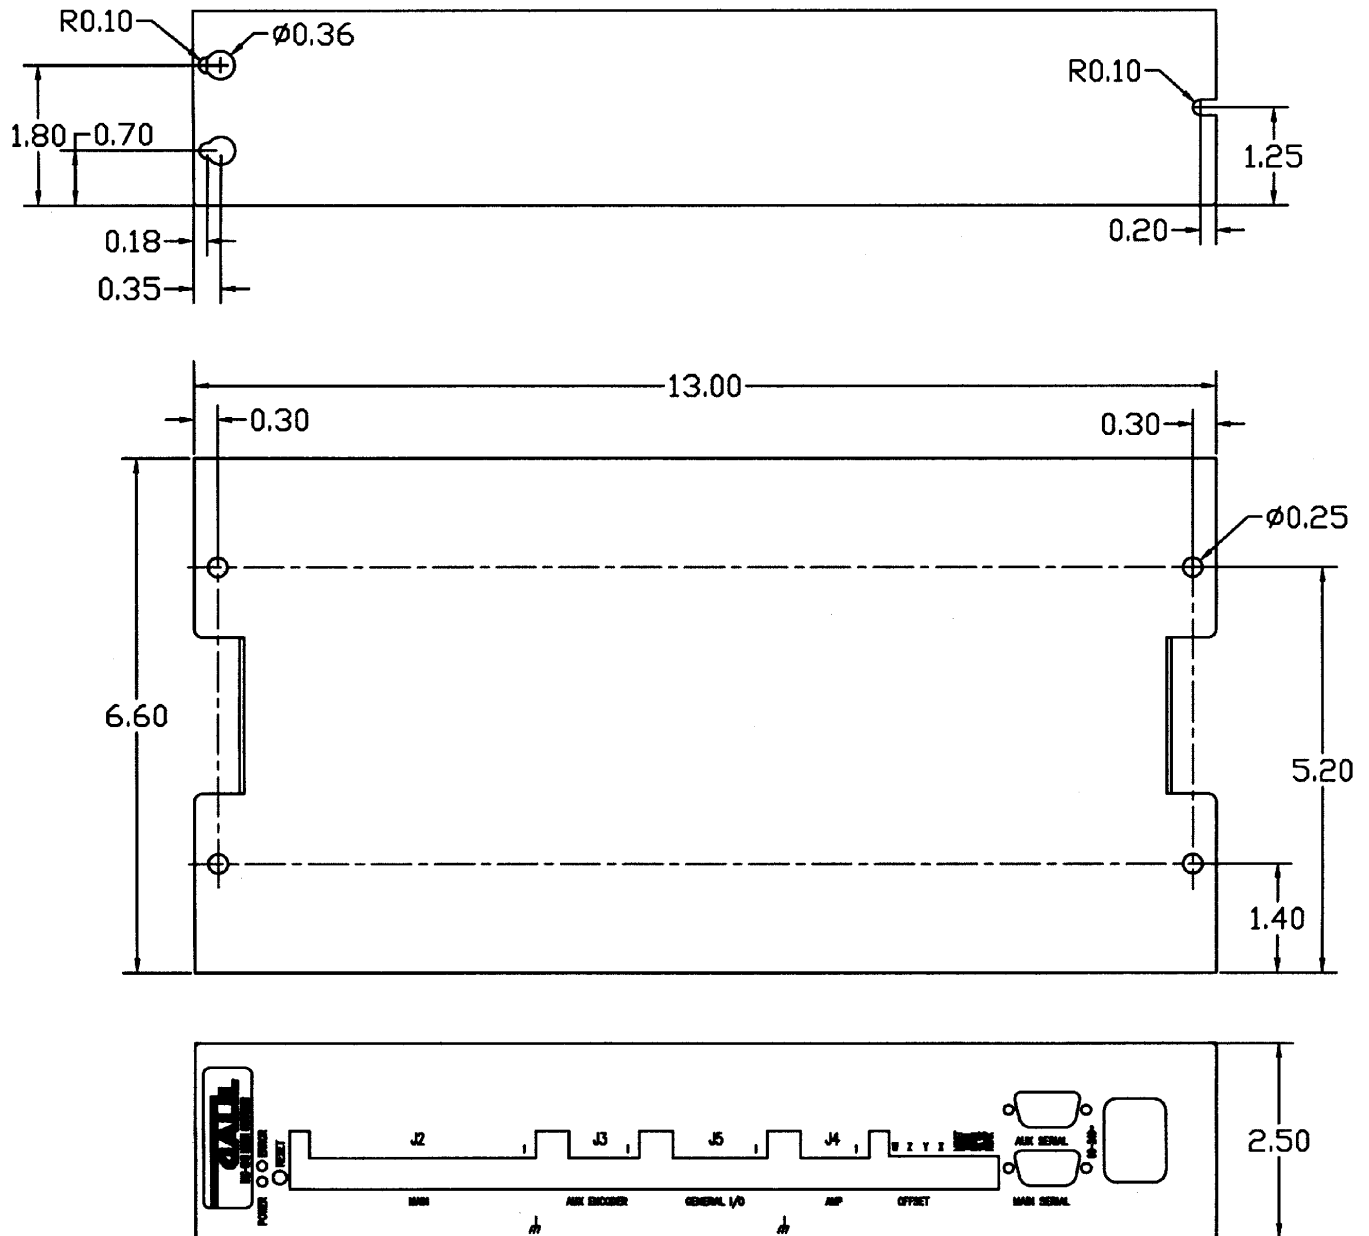

Application Note #1320

DMC-1540 Mounting Dimensions

Overall Size 13" X 2.5" X 6.6"